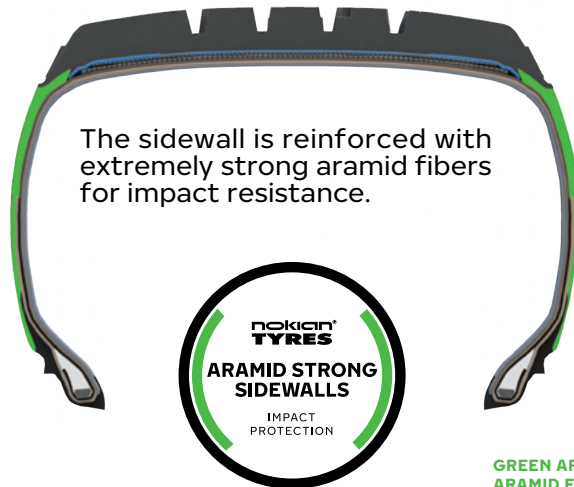

GREEN AREA INDICATES WHERE THE ARAMID FIBERS HAVE BEEN ADDED.

TIRE SIZES AND SPECIFICATIONS

NOKIAN TYRES ONE • ALL-SEASON TIRES

P-METRIC • ARAMID STRONG SIDEWALLS • UTQG: 720 A/A • 80,000 MILE LIMITED TREADWEAR WARRANTY

Rim	Size/Speed Rating	Product Code	Weight (lbs)	Rim Width		Overall Diameter	Overall Depth	Tread Depth (32nd)	Revolutions Per	
				Approved	Measuring				Mile	Km
14	185/65 R 14 86H	T431337	16.5	5-6.5	5.5	23.5	7.4	11.5	885	550
15	205/70 R 15 96T	T431338	20.9	5-7	6.0	26.3	8.2	11.5	788	490
	215/70 R 15 98T	T431339	25.4	5.5-7	6.5	26.9	8.7	11.5	776	482
	185/65 R 15 88H	T431340	16.5	5-6.5	5.5	24.5	7.4	11.5	847	526
	195/65 R 15 91H	T431341	17.6	5.5-7	6.0	25.0	7.9	11.5	834	518
	205/65 R 15 94H	T431342	19.8	5.5-7.5	6.0	25.5	8.2	11.5	813	505
	185/60 R 15 84H	T431343	16.5	5-6.5	5.5	23.7	7.4	11.5	876	545
	195/60 R 15 88H	T431344	17.6	5.5-7	6.0	24.2	7.9	11.5	862	536